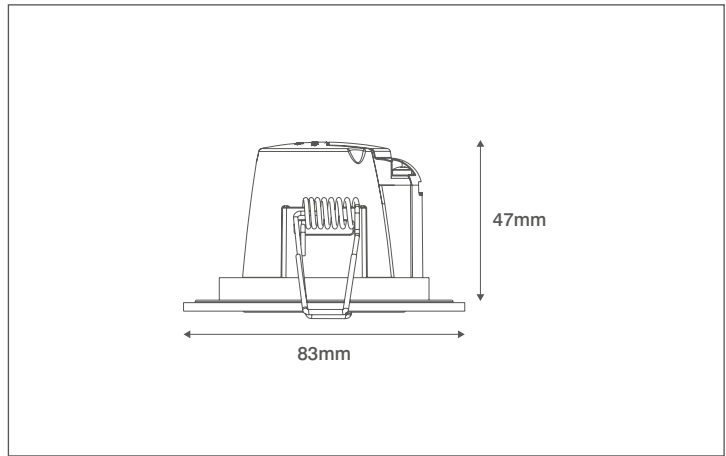

Product Code: OV3500CH5WD

Description: 5.5W LED Dimmable Downlight - IP65 - 2700K - Chrome

### General Information

Dimensions	83mm Diameter x 47mm (D)
Materials	Housing: ABS
Finish	Polished Chrome
Product Weight	0.098Kg
Cutout	65-75mm Diameter
Dimmable	Yes
Ingress Protection	IP65
Warranty	2 Years

### Accessories

OVSP4120CH	130mm Diameter Converter Plate - Chrome
OVEMCG2305M3	3 Hour Universal Emergency Pack With Pre-wired Flow Connectors